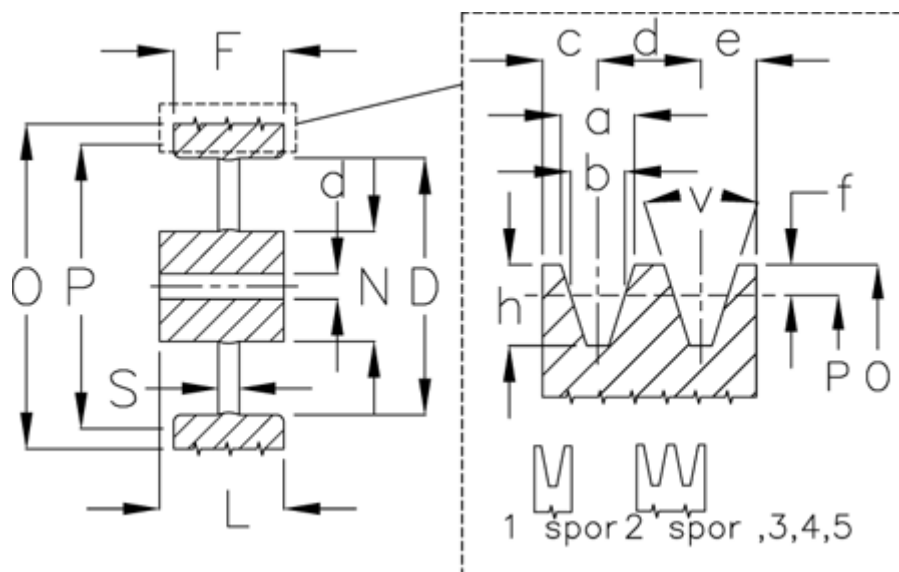

Article number: 60410163001

Description: V-belt pulley, no bore B 630/1

Measures

D	= 588	S	= 18
d	= 25	Type	= B
F	= 25.0		
L	= 60		
N	= 100		
Number of ribs	= 1		
O	= 637.0		
P	= 630		